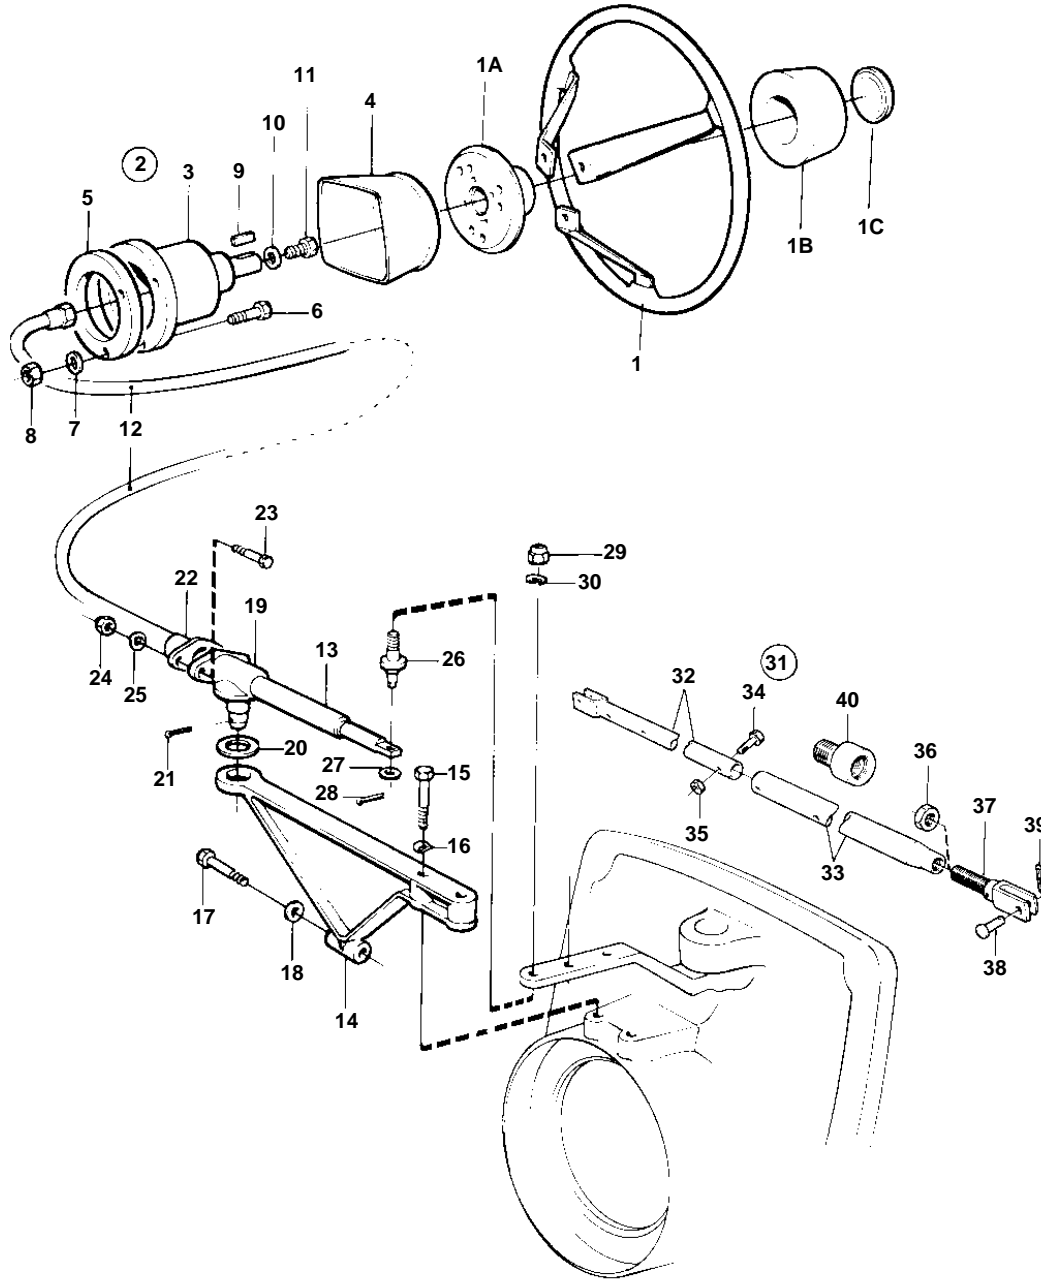

AQ311A,AQ311B

8880

**AQ311A,AQ311B**

REF	PART NO.	QTY	DESCRIPTION	NOTES
1	850936	1	Steering wheel	
1A	850937	1	· Steering wheel hub	
1B	828943	1	· Steering wheel pad	
1C	850938	1	· Steering wh emblem	
2	851056	1	Steering head	
3		1	· STEERING GEAR	
4	851057	1	· Cover	
5	851069	1	· Washer	
6	940101	3	· Screw	
7	941906	3	· Spring washer	
8	955781	3	· Nut	
9	851349	1	· Key	
10	948823	1	· Washer	
11	940148	1	· Screw	
12	852035	X	Steering cable	L = 800 MM
	851017	X	Steering cable	L = 2750 MM
	851018	X	Steering cable	L = 3000 MM
	851020	X	Steering cable	L = 3500 MM
	851021	X	Steering cable	L = 3750 MM
	851022	X	Steering cable	L = 4000 MM
	851023	X	Steering cable	L = 4250 MM
	851024	X	Steering cable	L = 4500 MM
	851025	X	Steering cable	L = 4750 MM
	851026	X	Steering cable	L = 5000 MM
	851027	X	Steering cable	L = 5250 MM
	851028	X	Steering cable	L = 5500 MM
	851029	X	Steering cable	L = 5750 MM
	851030	X	Steering cable	L = 6000 MM
	851031	X	Steering cable	L = 6500 MM
	851032	X	Steering cable	L = 7000 MM
	851033	X	Steering cable	L = 7500 MM
	851034	X	Steering cable	L = 8000 MM
	851921	X	Steering cable	L = 8500 MM
	851922	X	Steering cable	L = 9000 MM
	851923	X	Steering cable	L = 9500 MM
13	851147	1	Steering cylinder	FOR STARBOARD MOUNTING.
	851059	1	Steering cylinder	FOR PORT MOUNTING.
14	853079	1	Bracket kit	(853074)
15	955324	2	Screw	
16	941908	2	Spring washer	
17	940142	1	Screw	
18	960141	1	Washer	
19	853075	1	Anchorage	
20	955904	1	Washer	
21	907872	1	Cotter pin	
22	853076	1	Cap	
23	940101	2	Screw	
24	963105	2	Nut	
25	949607	2	Spring washer	
26	853077	1	Stud	
27	940097	1	Washer	
28	907844	1	Cotter pin	
29	963108	1	Nut	
30	940280	1	Spring washer	(949608)
31	828913	1	Link stay	ONLY FOR TWIN INSTALLATION.. ADJUSTABLE BETWEEN 610-970 MM.
32	828892	1	· Tube	
33	828893	1	· Tube	
34	970951	2	· Screw	(955321)
35	971089	2	· Lock nut	(963107)
36	955806	1	· Nut	
37	828894	1	· Adjusting bar	
38	913158	2	· Clevis pin	
39	967707	2	· Cotter pin	